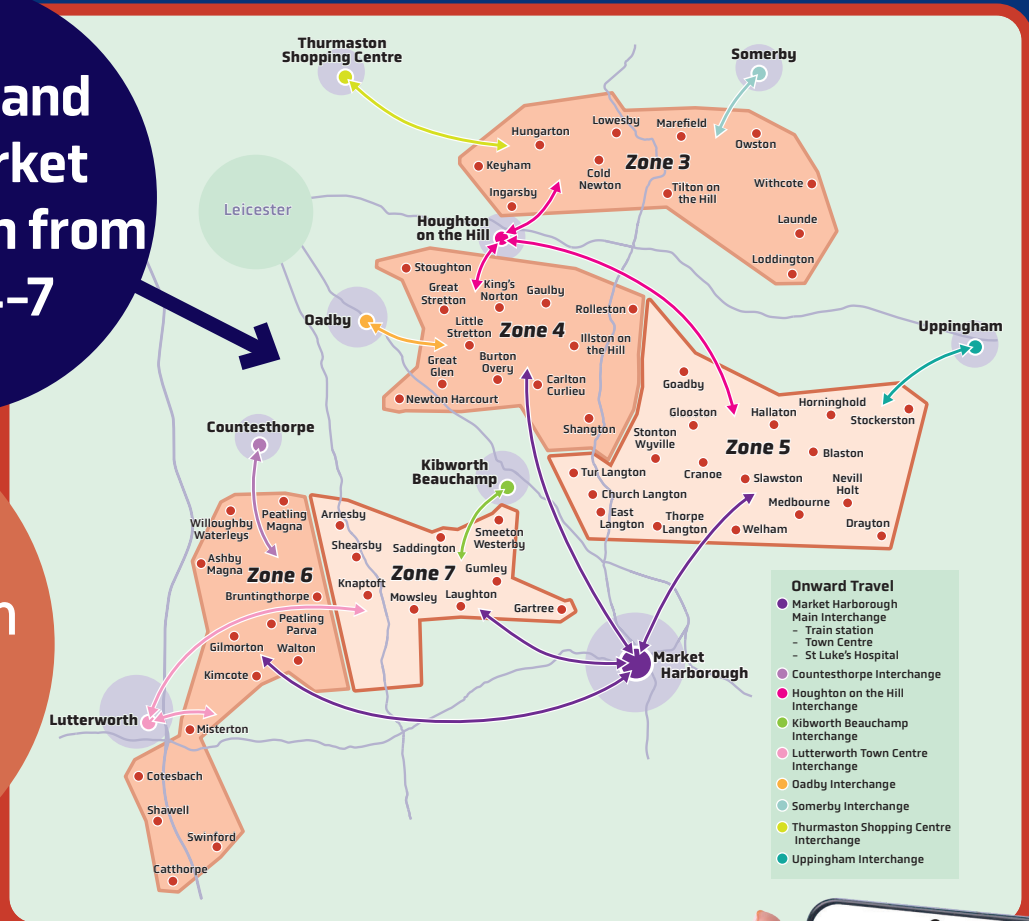

# FOX connect

An on-demand, bookable bus service for **Harborough District**

Book a journey via the app or call 0116 216 7756

Travel to and from Market Harborough from zones 4-7

App available to download from

- Onward Travel**
- Market Harborough Main Interchange
    - Train station
    - Town Centre
    - St Luke's Hospital
  - Countesthorpe Interchange
  - Houghton on the Hill Interchange
  - Kibworth Beauchamp Interchange
  - Lutterworth Town Centre Interchange
  - Dadby Interchange
  - Somerby Interchange
  - Thurmaston Shopping Centre Interchange
  - Uppingham Interchange

Find out more about Leicestershire FoxConnect at [choosehowyoumove.co.uk/public-transport/](https://choosehowyoumove.co.uk/public-transport/)

Operating Hours: Monday - Saturday, 06:00-19:30